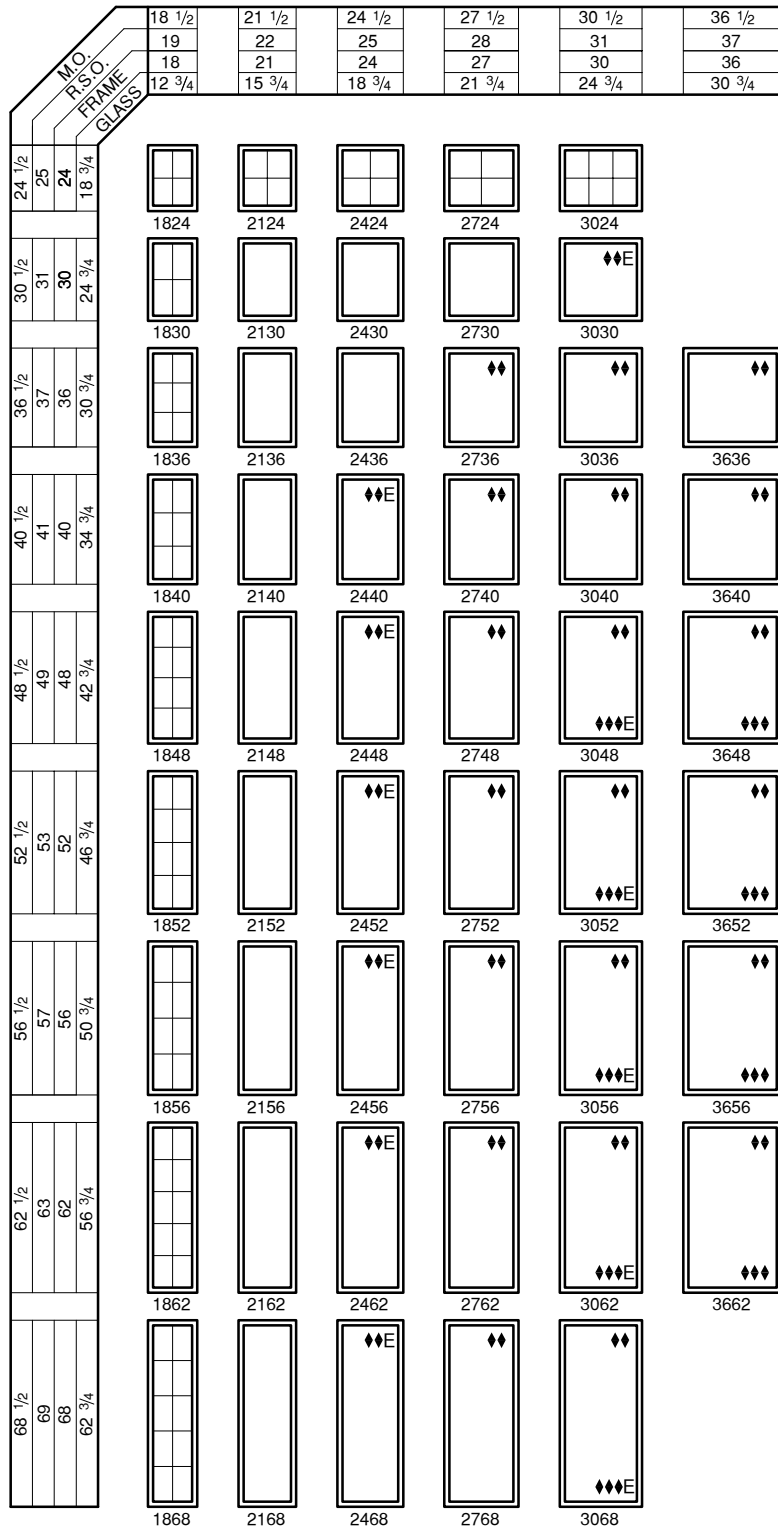

Classic Series Operating Casement Window

LEFT RIGHT
Hinging of sash is always determined as viewed from the outside

◆◆ Meet OBC bedroom opening requirements for 2nd floor
 ◆◆ E Meet OBC bedroom opening requirements for 2nd floor when supplied with optional egress hinge
 ◆◆◆ Meet OBC bedroom opening requirements for 3rd floor when supplied with standard hinge
 ◆◆◆ E Meet OBC bedroom opening requirements for 3rd floor when supplied with optional egress hinge

Note:
 - Sill height must be no more than 3' 3" above the floor in accordance with OBC
 - No sill height requirement for basement